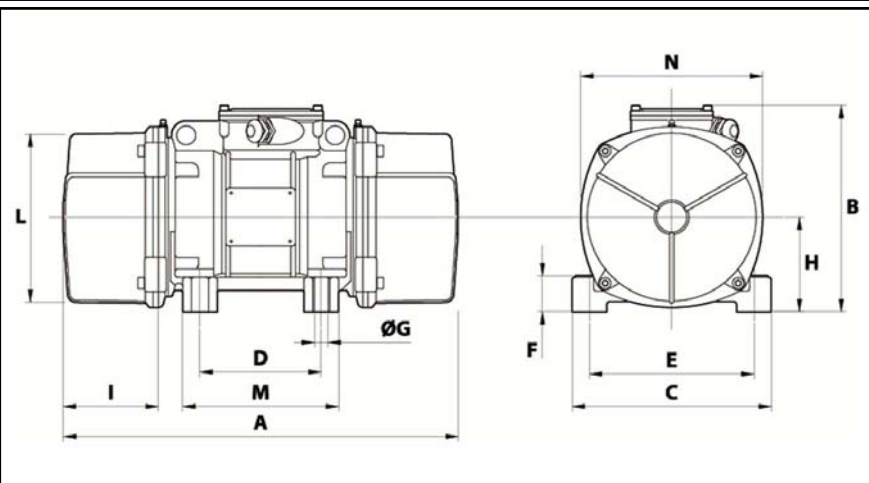

A	574
B	246
C	230
D	140
E	190
F	54
G	17
N° HOLES	4
H	116
I	171
L	207
M	190
N	225